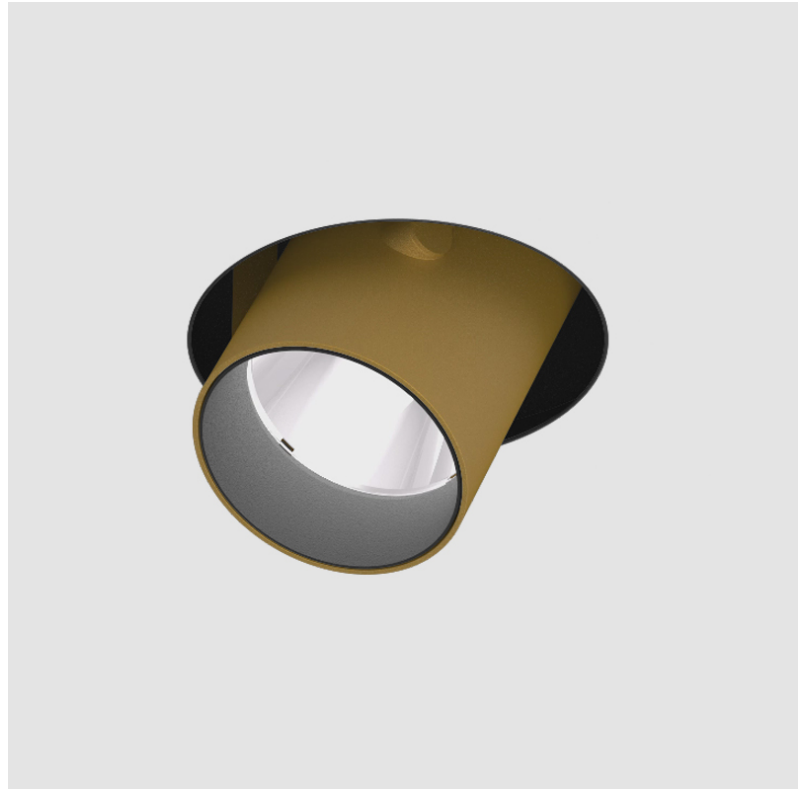

ELECTRICAL

Lamp Type: LED (Zhaga Standard)
Input Wattage (W): 20.9
Total Output Wattage (W): 18.7
Dimming: Tri-Mode (Non-Dimming and Phase Dimming (120Vac only) and 0-10V Dimming)
Driver Included: No
Driver Location: Recessed Housing
Driver Type: Constant Current - Universal
Driver Class: Class 2
Housing: See components
Input Voltage (V): 120 - 277
Constant Current (MA): 500

LED

Number of LEDs: 1
Color Temperature (°K): 2700 / 3000 / 3500 / 4000
Max. Delivered Lumen (lm): 1490 / 1530 / 1607 / 1640
CRI: >90 CRI
Lamp Life (hrs): 50000
Upon Request: Special Color Temperature

OPTICAL

Reflector: 16 / 32
Adjustability: Rotational 355°; Tilt 45°
Upon Request: Special Beam Angles

RATINGS AND CERTIFICATIONS

Available for international specifications by adding INT at the end of the existing Model #. For assistance on 'custom' specifications, contact zteam@zaneen.com. In a constant effort to supply the best product, we reserve the right to change specifications or materials without notice. The most recent specification sheets are found at zaneen.com
IP rating: IP20