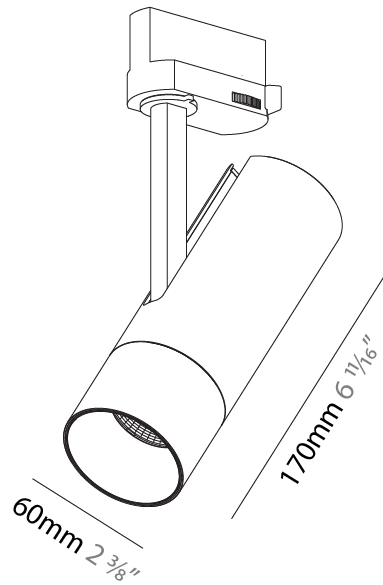

GENERAL

Series: Imagine
Subseries: Imagine 60
Brand: Prolicht
Division: Architectural
Mounting Type: Track
Mounting Location: Ceiling

PHYSICAL

Shape: Cylinder
Diameter (mm): 60
Diameter (in): 2 ³/₈
Height (mm): 170
Height (in): 6 ¹¹/₁₆
Max. Overall Height (mm): 190
Max. Overall Height (in): 7 ¹/₂
Light Distribution: Adjustable / Direct
Weight (kg): 0.564
Weight (lbs): 1 1/4
Fixture Finish: SSR / BKV / CWI / CRY / HAB / UFT / ITA / RUA / FTG / MYG / LOD / PUS / FRO / FUP / KIA / POP / BLS / SPG / MEY / GOH / GUM / CHC / COM / ABZ / JAG / OBR / MOS / ROR
Fixture Material: Aluminum Die Cast

ELECTRICAL

Lamp Type: LED (Zhaga Standard)
Input Wattage (W): 15.5
Total Output Wattage (W): 14
Dimming: Tri-Mode (Non-Dimming and Phase Dimming (120Vac only) and 0-10V Dimming)
Driver Included: Yes
Driver Location: Integrated
Driver Type: Constant Current - Universal
Driver Class: Class 2
Input Voltage (V): 120 - 277
Constant Current (MA): 350

LED

Number of LEDs: 1
Color Temperature (°K): 2700 / 3000 / 3500 / 4000
Max. Delivered Lumen (lm): 930 / 960 / 1009 / 1030
CRI: >90 CRI
Lamp Life (hrs): 50000

OPTICAL

Reflector°: 20 / 40 / 60

RATINGS AND CERTIFICATIONS

Certified By: Certified for North American Standards
IP rating: IP20