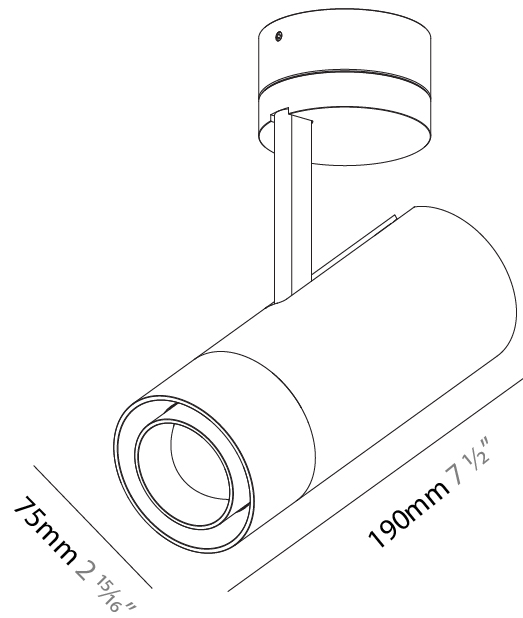

OPTICAL

Reflector°: 14° to 48°
 Adjustability: Rotational 350°; Tilt 90°

RATINGS AND CERTIFICATIONS

Certified By: Certified for North American Standards
 IP rating: IP20

PROJECT _____
 TYPE _____
 SPECIFIER _____
 QUANTITY _____
 DATE _____