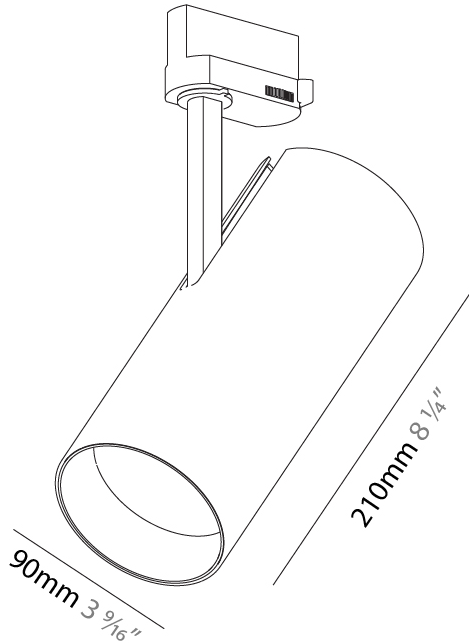

GENERAL

Series: Imagine
Subseries: Imagine 90
Brand: Prolicht
Division: Architectural
Mounting Type: Track
Mounting Location: Ceiling

PHYSICAL

Shape: Cylinder
Diameter (mm): 90
Diameter (in): 3 ⁹/₁₆
Height (mm): 210
Height (in): 8 ¹/₄
Max. Overall Height (mm): 230
Max. Overall Height (in): 9 ¹/₁₆
Light Distribution: Adjustable / Direct
Weight (kg): 0.886
Weight (lbs): 1.95
Fixture Finish: SSR / BKV / CWI / CRY / HAB / UFT / ITA / RUA / FTG / MYG / LOD / PUS / FRO / FUP / KIA / POP / BLS / SPG / MEY / GOH / GUM / CHC / COM / ABZ / JAG / OBR / MOS / ROR
Fixture Material: Aluminum Die Cast

ELECTRICAL

Lamp Type: LED (Zhaga Standard)
Input Wattage (W): 28
Total Output Wattage (W): 26
Dimming: Tri-Mode (Non-Dimming and Phase Dimming (120Vac only) and 0-10V Dimming)
Driver Included: Yes
Driver Location: Integrated
Driver Type: Constant Current - Universal
Driver Class: Class 2
Input Voltage (V): 120 - 277
Constant Current (MA): 700

LED

Number of LEDs: 1
Color Temperature (°K): 2700 / 3000 / 3500 / 4000
Max. Delivered Lumen (lm): 1917 / 1995 / 2114 / 2157
Nominal Lumen (lm): 2909 / 3028 / 3208 / 3273
CRI: >90 CRI
Lamp Life (hrs): 50000

OPTICAL

Reflector: 6 / 14 / 32

RATINGS AND CERTIFICATIONS

Certified By: Certified for North American Standards
IP rating: IP20

PROJECT _____
TYPE _____
SPECIFIER _____
QUANTITY _____
DATE _____