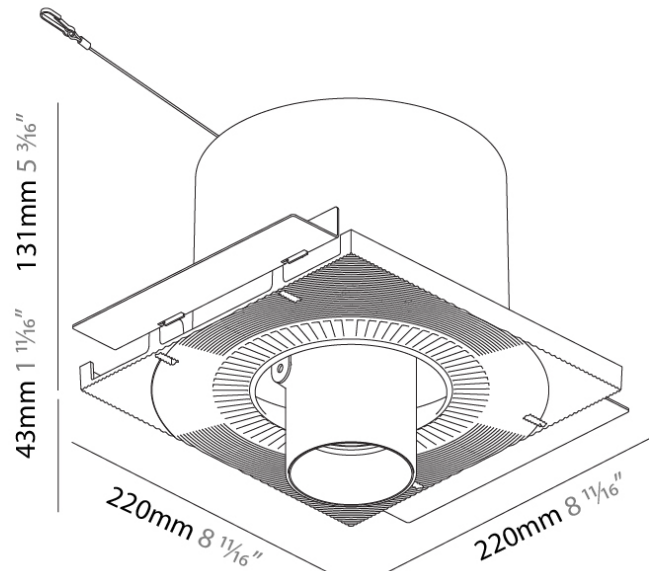

OPTICAL

Reflector: 16 / 32
 Adjustability: Rotational 355°; Tilt 45°
 Upon Request: Special Beam Angles

RATINGS AND CERTIFICATIONS

Available for international specifications by adding INT at the end of the existing Model #. For assistance on 'custom' specifications, contact zteam@zaneen.com. In a constant effort to supply the best product, we reserve the right to change specifications or materials without notice. The most recent specification sheets are found at zaneen.com
 IP rating: IP20