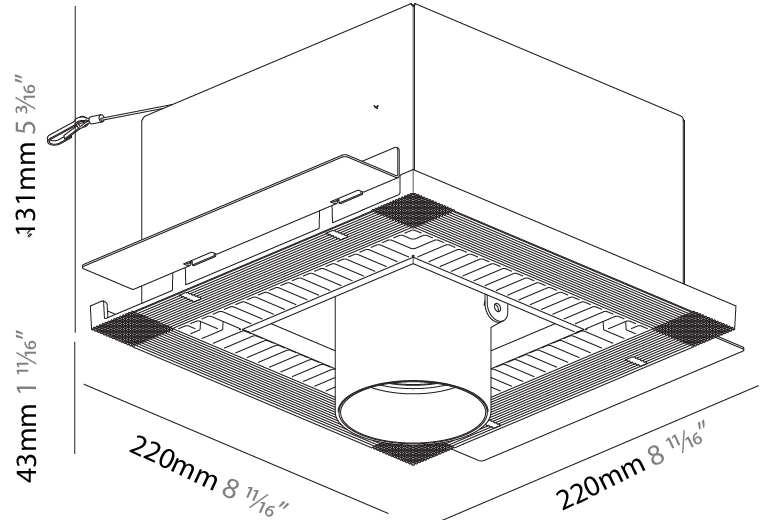

ELECTRICAL

Lamp Type: LED (Zhaga Standard)
Input Wattage (W): 23.1
Total Output Wattage (W): 18.7
Dimming: Tri-Mode (Non-Dimming and Phase Dimming (120Vac only) and 0-10V Dimming)
Driver Included: No
Driver Location: Recessed Housing
Driver Type: Constant Current - Universal
Driver Class: Class 2
Housing: See components
Input Voltage (V): 120 - 277
Constant Current (MA): 500

LED

Number of LEDs: 1
Color Temperature (°K): 2700 / 3000 / 3500 / 4000
Max. Delivered Lumen (lm): 1490 / 1530 / 1607 / 1640
CRI: >90 CRI
Lamp Life (hrs): 50000
Upon Request: Special Color Temperature

OPTICAL

Reflector: 20 / 40 / 60
Adjustability: Rotational 355°; Tilt 45°
Upon Request: Special Beam Angles

RATINGS AND CERTIFICATIONS

For international specifications by adding 'INT' at the end of the existing Model #. For assistance on 'custom' specifications, contact zteam@zaneen.com.
In a constant effort to supply the best product, we reserve the right to change specifications or materials without notice. The most recent specification sheets are found at zaneen.com

145mm 5 11/16"	10 | 12 1/2 | 15 | 25mm 3/8" | 1/2" | 9/16" | 1"	225mm x 225mm 8 7/8" x 8 7/8"	355°	45°