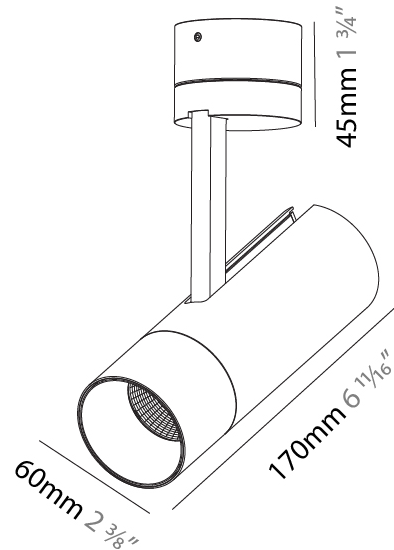

OPTICAL

Reflector°: 18 / 34 / 46
Optic°: Lens Pack - No Lens / Linear Spread Lens / Honeycomb / Spread Lens
Adjustability: Rotational 350°; Tilt 90°

RATINGS AND CERTIFICATIONS

Certified By: Certified for North American Standards
IP rating: IP20