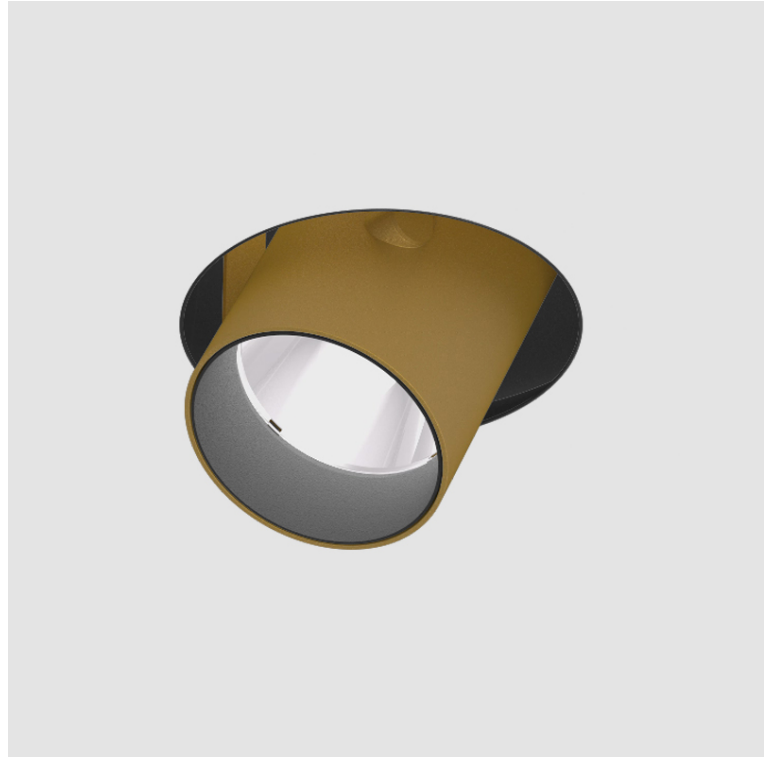

ELECTRICAL

Lamp Type: LED (Zhaga Standard)
Input Wattage (W): 19.3 + 2.6
Total Output Wattage (W): 16.5 + 2.2
Dimming: Tri-Mode (Non-Dimming and Phase Dimming (120Vac only) and 0-10V Dimming)
Driver Included: No
Driver Location: Remote
Driver Type: Constant Current & Constant Voltage - Universal
Driver Class: Class 2
Input Voltage (V): 120 - 277
Output Voltage (V): 24
Constant Current (mA): 500

LED

Number of LEDs: 2
Color Temperature (°K): 2700 / 3000 / 3500 / 4000
Max. Delivered Lumen (lm): 1515 / 1575 / 1673 / 1707
Nominal Lumen (lm): 2285 / 2375 / 2524 / 2575
CRI: >90 CRI
Lamp Life (hrs): 50000
Upon Request: Special Color Temperature

OPTICAL

Reflector: 12 / 16 / 32
Optic: Lens Pack - No Lens / Linear Spread Lens / Honeycomb / Spread Lens
Adjustability: Rotational 355°; Tilt 45°
Upon Request: Special Beam Angles

RATINGS AND CERTIFICATIONS