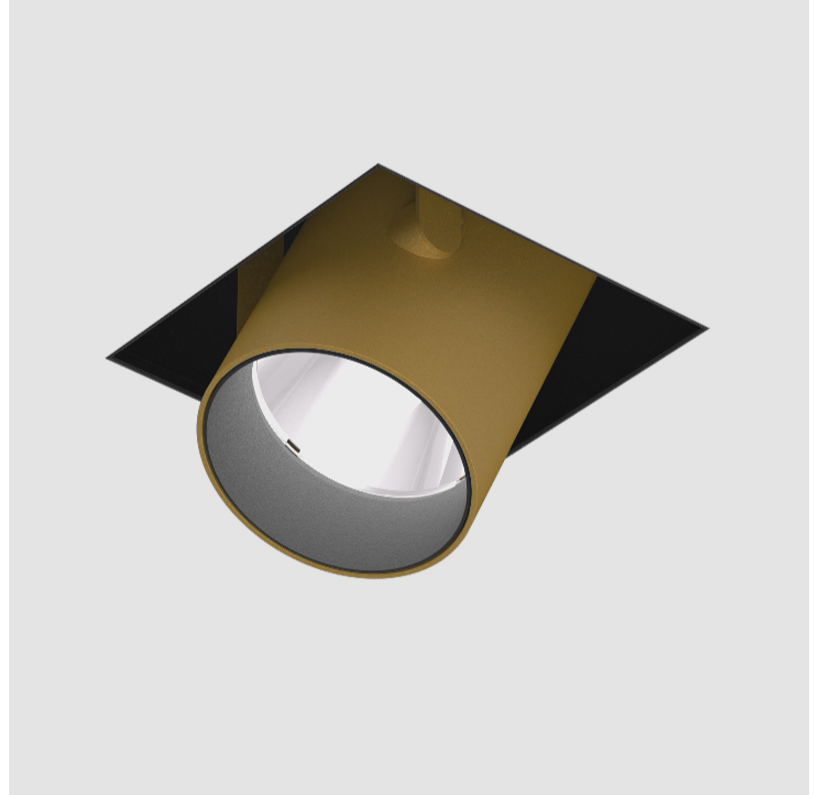

ELECTRICAL

Lamp Type: LED (Zhaga Standard)
Input Wattage (W): 23.1
Total Output Wattage (W): 18.7
Dimming: Tri-Mode (Non-Dimming and Phase Dimming (120Vac only) and 0-10V Dimming)
Driver Included: No
Driver Location: Recessed Housing
Driver Type: Constant Current - Universal
Driver Class: Class 2
Housing: See components
Input Voltage (V): 120 - 277
Constant Current (MA): 500

LED

Number of LEDs: 1
Color Temperature (°K): 2700 / 3000 / 3500 / 4000
Max. Delivered Lumen (lm): 1490 / 1530 / 1607 / 1640
CRI: >90 CRI
Lamp Life (hrs): 50000
Upon Request: Special Color Temperature

OPTICAL

Reflector: 20 / 40 / 60
Adjustability: Rotational 355°; Tilt 45°
Upon Request: Special Beam Angles

RATINGS AND CERTIFICATIONS

For international specifications by adding 'INT' at the end of the existing Model #. For assistance on 'custom' specifications, contact zteam@zaneen.com.
In a constant effort to supply the best product, we reserve the right to change specifications or materials without notice. The most recent specification sheets are found at zaneen.com

145mm 5 11/16"	10 | 12 1/2 | 15 | 25mm 3/8" | 1/2" | 9/16" | 1"	225mm x 225mm 8 7/8" x 8 7/8"	355°	45°